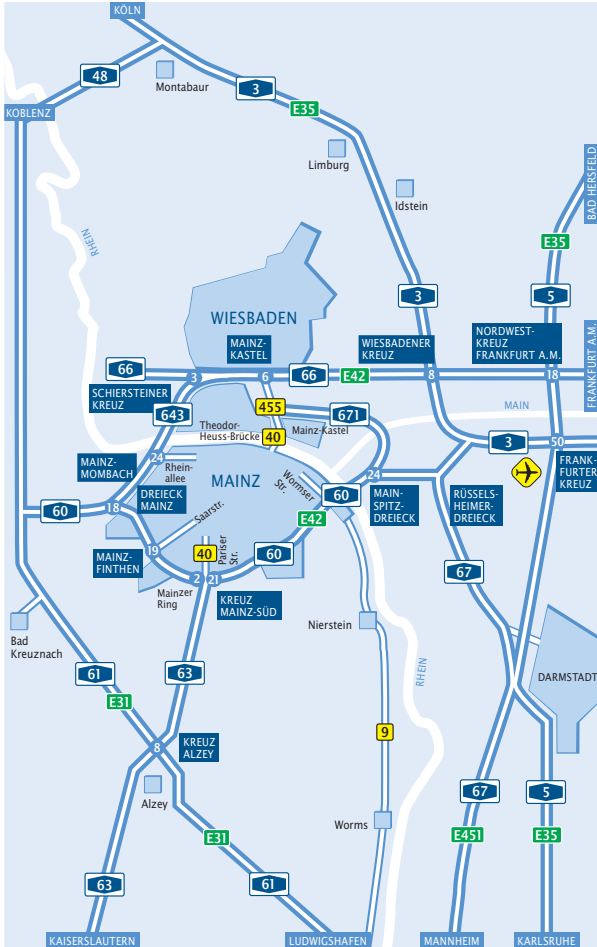

How to find us ...

... by plane

You can reach us by taxi or interurban train (S-Bahn) within 35 minutes from the airport Frankfurt/Main. The interurban train S 8 stops directly at the central station of Mainz, from there it is only a few minutes' walk to Rheinland-Pfalz Bank.

... by train

There are direct train connections with all large cities. From Mainz central station you will reach Rheinland-Pfalz Bank in a few minutes.

... by car

Depending on the direction you come from – i.e. from Wiesbaden (A 643), Frankfurt/Main (A 60 and A 66), Koblenz (A 60) or Alzey and Kaiserslautern (A 63) – just follow the signposts leading you to the town center »Mainz Innenstadt«. You will find us right in the center of Mainz.

Direction Finder.
Made in Germany.
How to find us in Mainz.

Member of LBBW Group

Rheinland-Pfalz  Bank

Member of LBBW Group

Rheinland-Pfalz  Bank

The direct route to us.

Rhein-Main-area

The city center of Mainz

Rheinland-Pfalz Bank

Parking Facilities

- P1** Parking spaces in front of Rheinland-Pfalz Bank (RLP Bank)
- P2** Multi-storey car park Bleiche (at the State Museum)
- P3** Multi-storey car park Römerpassage
- P4** Multi-storey car park Kronberger Hof
- P5** Multi-storey car park Am Brand
- P6** Multi-storey car park Löhrrstraße
- P7** Multi-storey car park Rathaus (Rheingoldhalle)
- P8** Underground car park Rheinufer
- P9** Parking space Schloss
- P10** Multi-storey car park Deutschhausplatz
- P11** Multi-storey car park Schillerplatz
- P12** Multi-storey car park CityPort at Mainz central station
- P13** Multi-storey car park Fort Malakoff Park