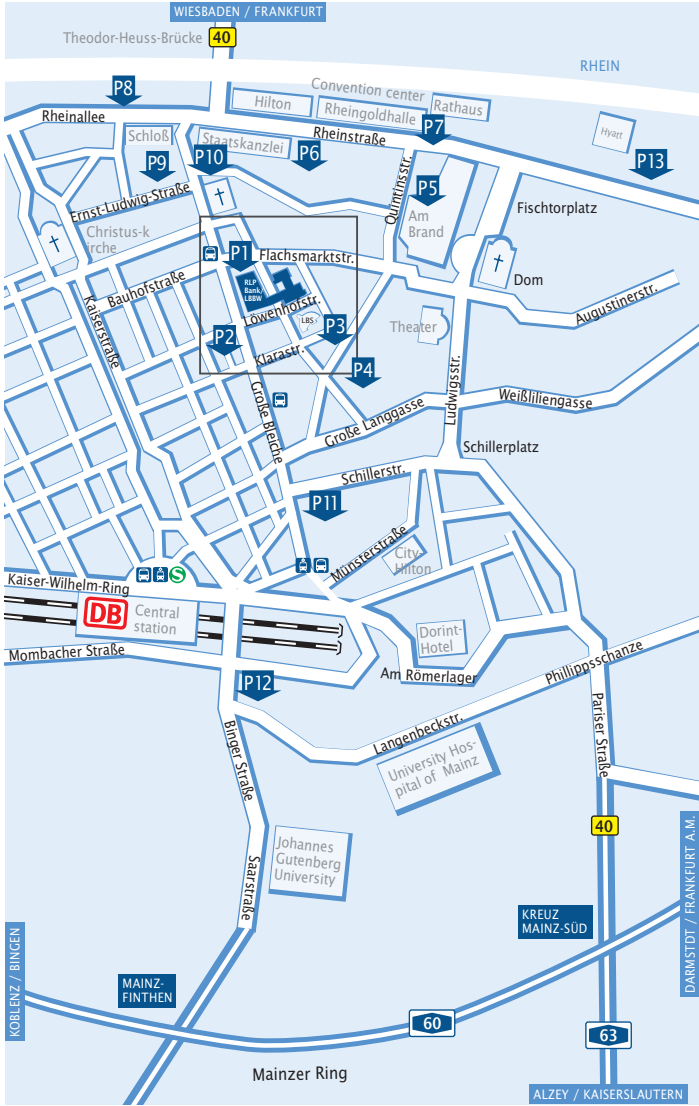

How to find us ...

... by plane

You can reach us by taxi or interurban train (S-Bahn) within 35 minutes from the airport Frankfurt/Main. The interurban train S 8 stops directly at the central station of Mainz, from there it is only a few minutes' walk to LBBW Rheinland-Pfalz Bank.

... by train

There are direct train connections with all large cities. From Mainz central station you will reach LBBW Rheinland-Pfalz Bank in a few minutes.

... by car

Depending on the direction you come from - i.e. from Wiesbaden (A 643), Frankfurt/Main (A 60 and A 66), Koblenz (A 60) or Alzey and Kaiserslautern (A 63) - just follow the signposts leading you to the town center »Mainz Innenstadt«. You will find us right in the center of Mainz.

Keeping what matters
in view.
How to find us in Mainz.

Ein Unternehmen der LBBW-Gruppe

LB≡BW
Rheinland-Pfalz Bank

Ein Unternehmen der LBBW-Gruppe

LB≡BW
Rheinland-Pfalz Bank

The direct route to us.

Rhein-Main-area

The city center of Mainz

LBBW Rheinland-Pfalz Bank

Parking Facilities

-  P1 Parking spaces in front of LBBW Rheinland-Pfalz Bank
-  P2 Multi-storey car park Bleiche (at the State Museum)
-  P3 Multi-storey car park Römerpassage
-  P4 Multi-storey car park Kronberger Hof
-  P5 Multi-storey car park Am Brand
-  P6 Multi-storey car park Löhrstraße
-  P7 Multi-storey car park Rathaus (Rheingoldhalle)
-  P8 Underground car park Rheinufer
-  P9 Parking space Schloss
-  P10 Multi-storey car park Deutschhausplatz
-  P11 Multi-storey car park Schillerplatz
-  P12 Multi-storey car park CityPort at Mainz central station
-  P13 Multi-storey car park Fort Malakoff Park