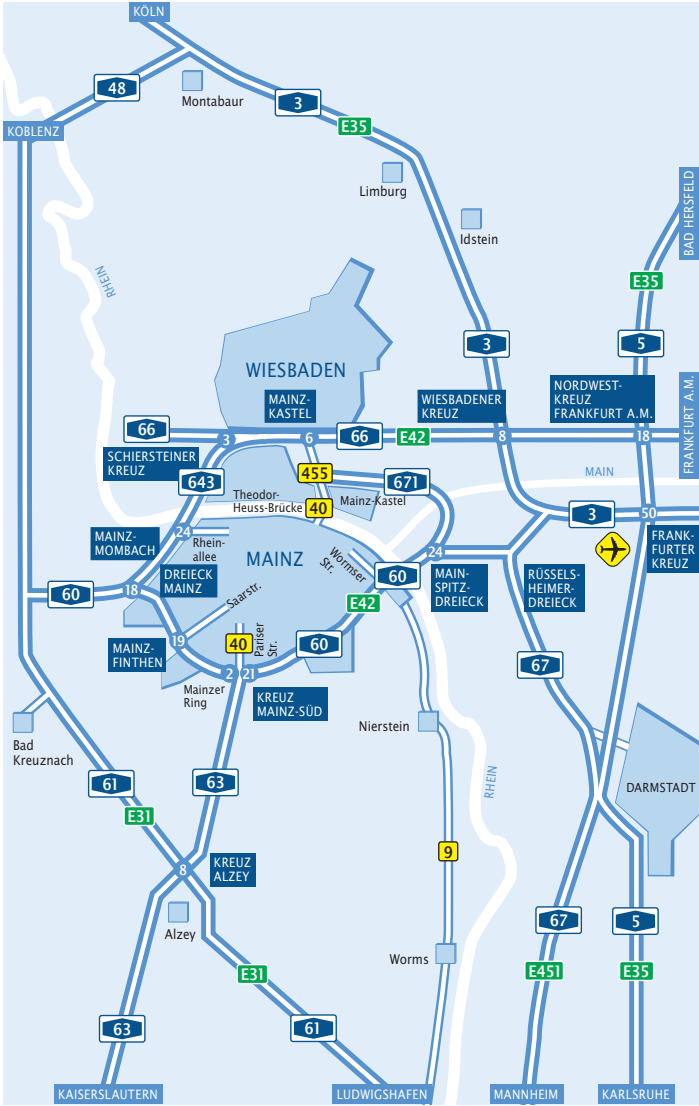

How to find us ...

... by plane

You can reach us by taxi or interurban train (S-Bahn) within 35 minutes from the airport Frankfurt/Main. The interurban train S 8 stops directly at the central station of Mainz, from there it is only a few minutes' walk to LBBW Rheinland-Pfalz Bank.

... by train

There are direct train connections with all large cities. From Mainz central station you will reach LBBW Rheinland-Pfalz Bank in a few minutes.

... by car

Depending on the direction you come from - i.e. from Wiesbaden (A 643), Frankfurt/Main (A 60 and A 66), Koblenz (A 60) or Alzey and Kaiserslautern (A 63) - just follow the signposts leading you to the town center »Mainz Innenstadt«. You will find us right in the center of Mainz.

Keeping what matters
in view.
How to find us in Mainz.

Ein Unternehmen der LBBW-Gruppe

LB≡BW
Rheinland-Pfalz Bank

Ein Unternehmen der LBBW-Gruppe

LB≡BW
Rheinland-Pfalz Bank

The direct route to us.

Rhein-Main-area

The city center of Mainz

LBBW Rheinland-Pfalz Bank

Parking Facilities

-  P1 Parking spaces in front of LBBW Rheinland-Pfalz Bank
-  P2 Multi-storey car park Bleiche (at the State Museum)
-  P3 Multi-storey car park Römerpassage
-  P4 Multi-storey car park Kronberger Hof
-  P5 Multi-storey car park Am Brand
-  P6 Multi-storey car park Löhrstraße
-  P7 Multi-storey car park Rathaus (Rheingoldhalle)
-  P8 Underground car park Rheinufer
-  P9 Parking space Schloss
-  P10 Multi-storey car park Deutschhausplatz
-  P11 Multi-storey car park Schillerplatz
-  P12 Multi-storey car park CityPort at Mainz central station
-  P13 Multi-storey car park Fort Malakoff Park